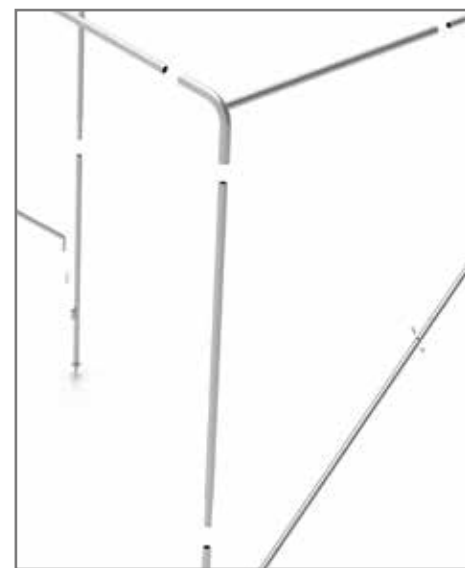

## ▶ CEPRO WELDING TENT - 200 X 190CM

Art. ref 91.20.11

Perfect for use outdoors

Packing suitable for parcel service

- Improves outdoor work progress and conditions
- Improves working conditions, reducing sick leave
- Approved to the M2 standard for fire resistance
- Fitted with reflective striping all around
- Galvanized frame Ø 25mm
- Ridge height 220cm
- Protection skirt 200mm all-around
- Rope-lock in front- and back entrances