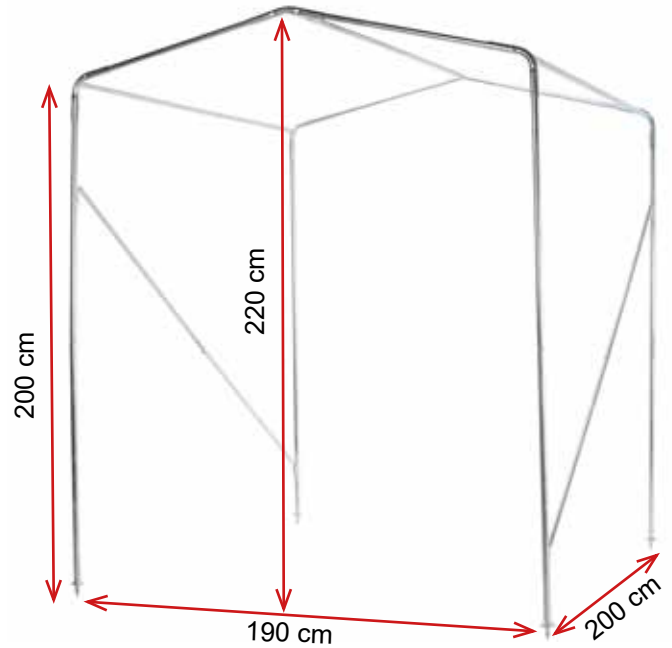

## ▶ CEPRO WELDING TENT - 200 X 190CM

Art. ref 91.20.11

Perfect for use outdoors

Packing suitable for parcel service

- Improves outdoor work progress and conditions
- Improves working conditions, reducing sick leave
- Approved to the M2 standard for fire resistance
- Fitted with reflective striping all around
- Galvanized frame Ø 25mm
- Ridge height 220cm
- Protection skirt 200mm all-around
- Rope-lock in front- and back entrances